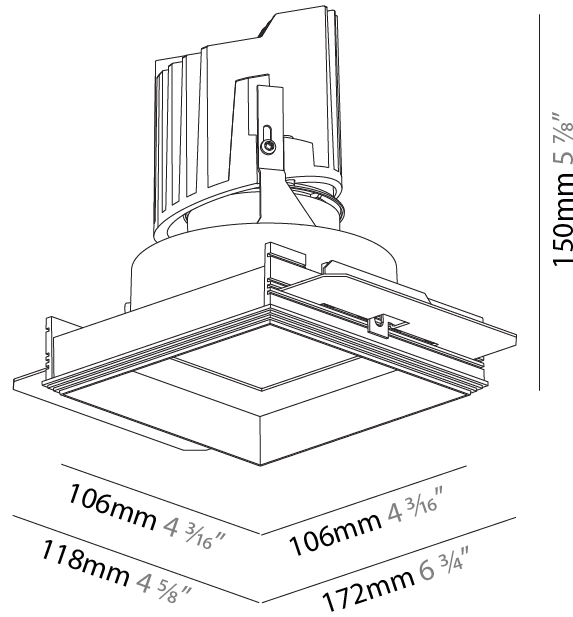

PHYSICAL

Shape: Square
Length (mm): 106
Length (in): 4 3/16
Width (mm): 106
Width (in): 4 3/16
Height (mm): 150
Height (in): 5 7/8
Ceiling Thickness (mm): 10 / 12.5 / 15 / 25
Ceiling Thickness (in): 3/8 or 1/2 or 9/16 or 1
Min. Recessing Depth (mm): 170
Min. Recessing Depth (in): 6 11/16
Light Distribution: Downlight
Weight (kg): 0.769
Weight (lbs): 1.69
Fixture Finish: SSR / BKV / CWI / CRY / HAB / UFT / ITA / RUA / FTG / MYG / LOD / PUS / FRO / FUP / KIA / POP / BLS / SPG / MEY / GOH / GUM / CHC / COM / ABZ / JAG / OBR / MOS / ROR
Fixture Material: Aluminum Die Cast
Cut-out Measurements: 120mm / 4 3/4" x 120mm / 4 3/4"
Upon Request: Unique Ceiling Thickness

ELECTRICAL

Lamp Type: LED (Zhaga Standard)
Input Wattage (W): 16.5
Total Output Wattage (W): 14.7
Dimming: Dali Dimming
Driver Included: No
Driver Location: Recessed Housing
Driver Type: Constant Current - 120Vac
Driver Class: Class 2
Housing: See Components
Input Voltage (V): 120
Constant Current (MA): 350

LED

Number of LEDs: 1
Max. Delivered Lumen (lm): 770
Nominal Lumen (lm): 1140
CRI: >90 CRI
Lamp Life (hrs): 50000
Upon Request: RGB-W Tunable White Special Color Temperature Special LED

OPTICAL

Reflector: 20 / 40 / 60
Upon Request: Special Beam Angles

RATINGS AND CERTIFICATIONS

Certified By: Certified for North American Standards

IP rating: IP20
Zaneen Company Inc. © 2024, T 1800-388-3382, F 416-247-9319, www.zaneen.com