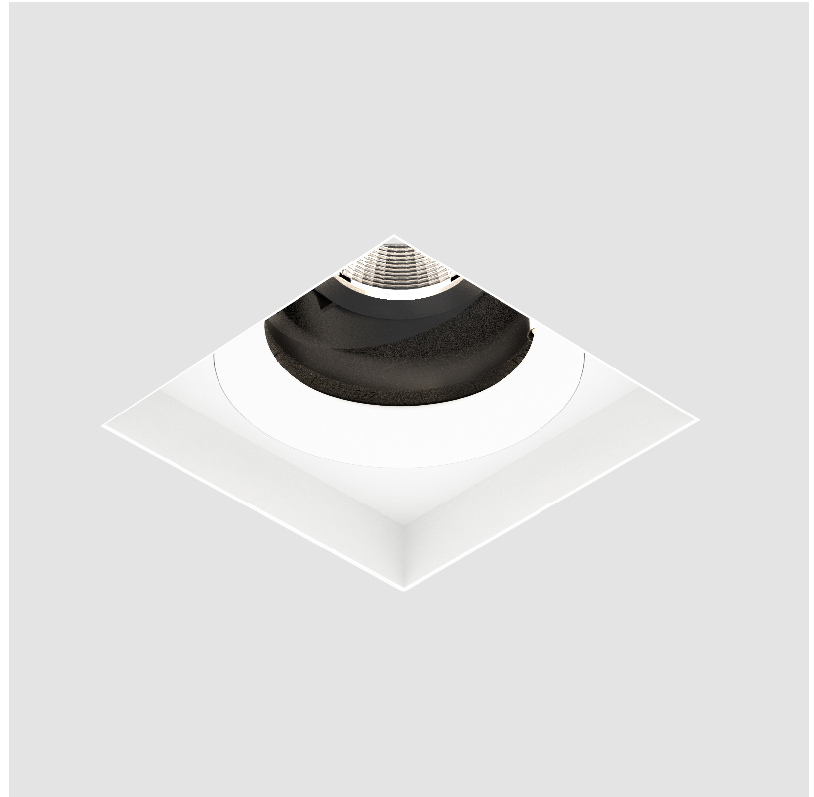

ELECTRICAL

Lamp Type: LED (Zhaga Standard)
Input Wattage (W): 16.5
Total Output Wattage (W): 14.7
Dimming: Dali Dimming
Driver Included: No
Driver Location: Recessed Housing
Driver Type: Constant Current - 120Vac
Driver Class: Class 2
Housing: See Components
Input Voltage (V): 120
Constant Current (MA): 350

LED

Number of LEDs: 1
Max. Delivered Lumen (lm): 770
Nominal Lumen (lm): 1140
CRI: >90 CRI
Lamp Life (hrs): 50000
Upon Request: RGB-W Tunable White Special Color Temperature Special LED

OPTICAL

Reflector°: 20 / 40 / 60
Adjustability: Rotational 355°; Tilt 30°
Upon Request: Special Beam Angles

RATINGS AND CERTIFICATIONS

Certified By: Certified for North American Standards
Zaneen Group Inc. © 2024, P-1806-588-3382, P-06-247-9319, www.zaneen.com

Patents: IP20
For assistance on 'custom' specifications, contact zteam@zaneen.com.
In a constant effort to supply the best product, we reserve the right to change specifications or materials without notice. The most recent specification sheets are found at zaneen.com