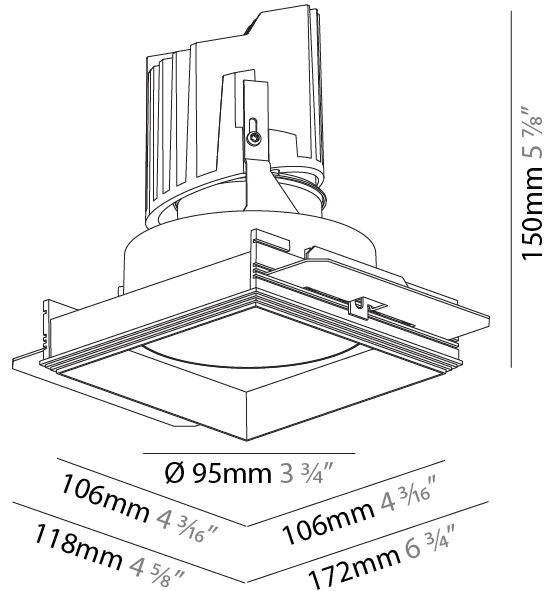

GENERAL

Series: Bioniq
Subseries: Bioniq Square Deep
Brand: Prolicht
Division: Architectural
Mounting Type: Trimless
Mounting Location: Ceiling
Subcategory: Downlight

PHYSICAL

Diameter (mm): 95
Diameter (in): 3 3/4
Length (mm): 106
Length (in): 4 3/16
Width (mm): 106
Width (in): 4 3/16
Height (mm): 150
Height (in): 5 7/8
Ceiling Thickness (mm): 10 / 12.5 / 15 / 25
Ceiling Thickness (in): 3/8 or 1/2 or 9/16 or 1
Min. Recessing Depth (mm): 170
Min. Recessing Depth (in): 6 11/16
Light Distribution: Downlight
Weight (kg): 0.688
Weight (lbs): 1.52
Fixture Finish: SSR / BKV / CWI / CRY / HAB / UFT / ITA / RUA / FTG / MYG / LOD / PUS / FRO / FUP / KIA / POP / BLS / SPG / MEY / GOH / GUM / CHC / COM / ABZ / JAG / OBR / MOS / ROR
Fixture Material: Aluminum Die Cast
Cut-out Measurements: 120mm / 4 3/4" x 120mm / 4 3/4"
Upon Request: Unique Ceiling Thickness

ELECTRICAL

Lamp Type: LED (Zhaga Standard)
Input Wattage (W): 16.5
Total Output Wattage (W): 14.7
Dimming: Dali Dimming
Driver Included: No
Driver Location: Recessed Housing
Driver Type: Constant Current - 120Vac
Driver Class: Class 2
Housing: See Components
Input Voltage (V): 120
Constant Current (MA): 350

LED

Number of LEDs: 1
Color Temperature (°K): Warm Dim
Max. Delivered Lumen (lm): 770
Nominal Lumen (lm): 1140
CRI: >90 CRI
Lamp Life (hrs): 50000
Upon Request: RGB-W Tunable White Special Color Temperature Special LED

OPTICAL

Reflector: 20 / 40 / 60
Upon Request: Special Beam Angles

RATINGS AND CERTIFICATIONS

Zaneen Group, Inc. 6260 Folsom Blvd., Suite 3382, F 416-247-9319, www.zaneen.com

Certified By: Certified for North American Standards
In a constant effort to supply the best product, we reserve the right to change specifications or materials without notice. The most recent specification sheets are found at zaneen.com