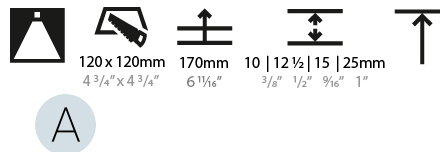

PHYSICAL

Shape: Square
Length (mm): 106
Length (in): 4 3/16
Width (mm): 106
Width (in): 4 3/16
Height (mm): 150
Height (in): 5 7/8
Ceiling Thickness (mm): 10 / 12.5 / 15 / 25
Ceiling Thickness (in): 3/8 or 1/2 or 9/16 or 1
Min. Recessing Depth (mm): 170
Min. Recessing Depth (in): 6 11/16
Light Distribution: Downlight
Weight (kg): 0.769
Weight (lbs): 1.69
Fixture Finish: SSR / BKV / CWI / CRY / HAB / UFT / ITA / RUA / FTG / MYG / LOD / PUS / FRO / FUP / KIA / POP / BLS / SPG / MEY / GOH / GUM / CHC / COM / ABZ / JAG / OBR / MOS / ROR
Fixture Material: Aluminum Die Cast
Cut-out Measurements: 120mm / 4 3/4" x 120mm / 4 3/4"
Upon Request: Unique Ceiling Thickness

ELECTRICAL

Lamp Type: LED (Zhaga Standard)
Input Wattage (W): 16.5
Total Output Wattage (W): 14.7
Dimming: Dali Dimming
Driver Included: No
Driver Location: Recessed Housing
Driver Type: Constant Current - 120Vac
Driver Class: Class 2
Housing: See Components
Input Voltage (V): 120
Constant Current (MA): 350

LED

Number of LEDs: 1
Max. Delivered Lumen (lm): 770
Nominal Lumen (lm): 1140
CRI: >90 CRI
Lamp Life (hrs): 50000
Upon Request: RGB-W Tunable White Special Color Temperature Special LED

OPTICAL

Reflector: 20 / 40 / 60
Upon Request: Special Beam Angles

RATINGS AND CERTIFICATIONS

Certified By: Certified for North American Standards

IP rating: IP20
Zaneen Company Inc. © 2024, T 1800-388-3382, F 416-247-9319, www.zaneen.com