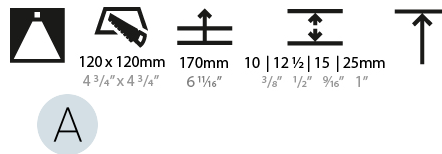

GENERAL

Series: Bioniq
Subseries: Bioniq Square Deep
Brand: Prolicht
Division: Architectural
Mounting Type: Trimless
Mounting Location: Ceiling
Subcategory: Downlight

PHYSICAL

Diameter (mm): 95
Diameter (in): 3 3/4
Length (mm): 106
Length (in): 4 3/16
Width (mm): 106
Width (in): 4 3/16
Height (mm): 150
Height (in): 5 7/8
Ceiling Thickness (mm): 10 / 12.5 / 15 / 25
Ceiling Thickness (in): 3/8 or 1/2 or 9/16 or 1
Min. Recessing Depth (mm): 170
Min. Recessing Depth (in): 6 11/16
Light Distribution: Downlight
Weight (kg): 0.688
Weight (lbs): 1.52
Fixture Finish: SSR / BKV / CWI / CRY / HAB / UFT / ITA / RUA / FTG / MYG / LOD / PUS / FRO / FUP / KIA / POP / BLS / SPG / MEY / GOH / GUM / CHC / COM / ABZ / JAG / OBR / MOS / ROR
Fixture Material: Aluminum Die Cast
Cut-out Measurements: 120mm / 4 3/4" x 120mm / 4 3/4"
Upon Request: Unique Ceiling Thickness

ELECTRICAL

Lamp Type: LED (Zhaga Standard)
Input Wattage (W): 16.5
Total Output Wattage (W): 14.7
Dimming: Dali Dimming
Driver Included: No
Driver Location: Recessed Housing
Driver Type: Constant Current - 120Vac
Driver Class: Class 2
Housing: See Components
Input Voltage (V): 120
Constant Current (MA): 350

LED

Number of LEDs: 1
Color Temperature (°K): Warm Dim
Max. Delivered Lumen (lm): 770
Nominal Lumen (lm): 1140
CRI: >90 CRI
Lamp Life (hrs): 50000
Upon Request: RGB-W Tunable White Special Color Temperature Special LED

OPTICAL

Reflector: 20 / 40 / 60
Upon Request: Special Beam Angles

RATINGS AND CERTIFICATIONS

Zaneen Group, Inc. 6260 Folsom Blvd., Suite 3382, F 416-247-9319, www.zaneen.com

Certified By: Certified for North American Standards
In a constant effort to supply the best product, we reserve the right to change specifications or materials without notice. The most recent specification sheets are found at zaneen.com