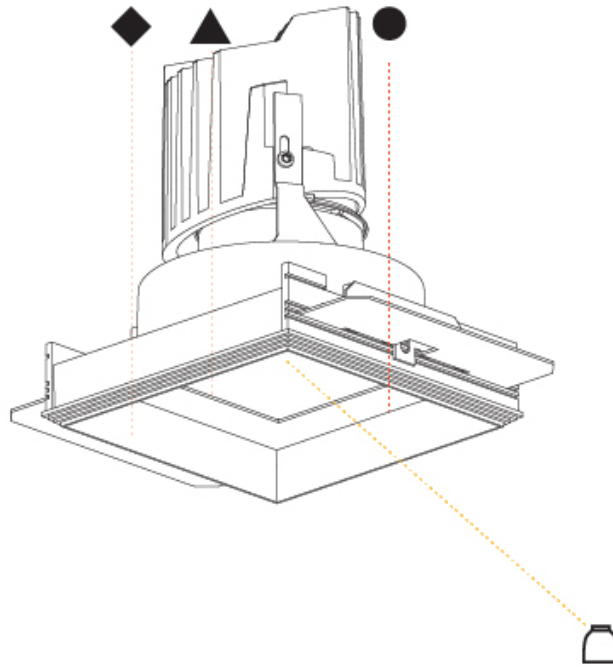

BIONIQ SQUARE DEEP COMFORT TRIMLESS

A35533-

PROJECT _____

TYPE _____

SPECIFIER _____

QUANTITY _____

DATE _____